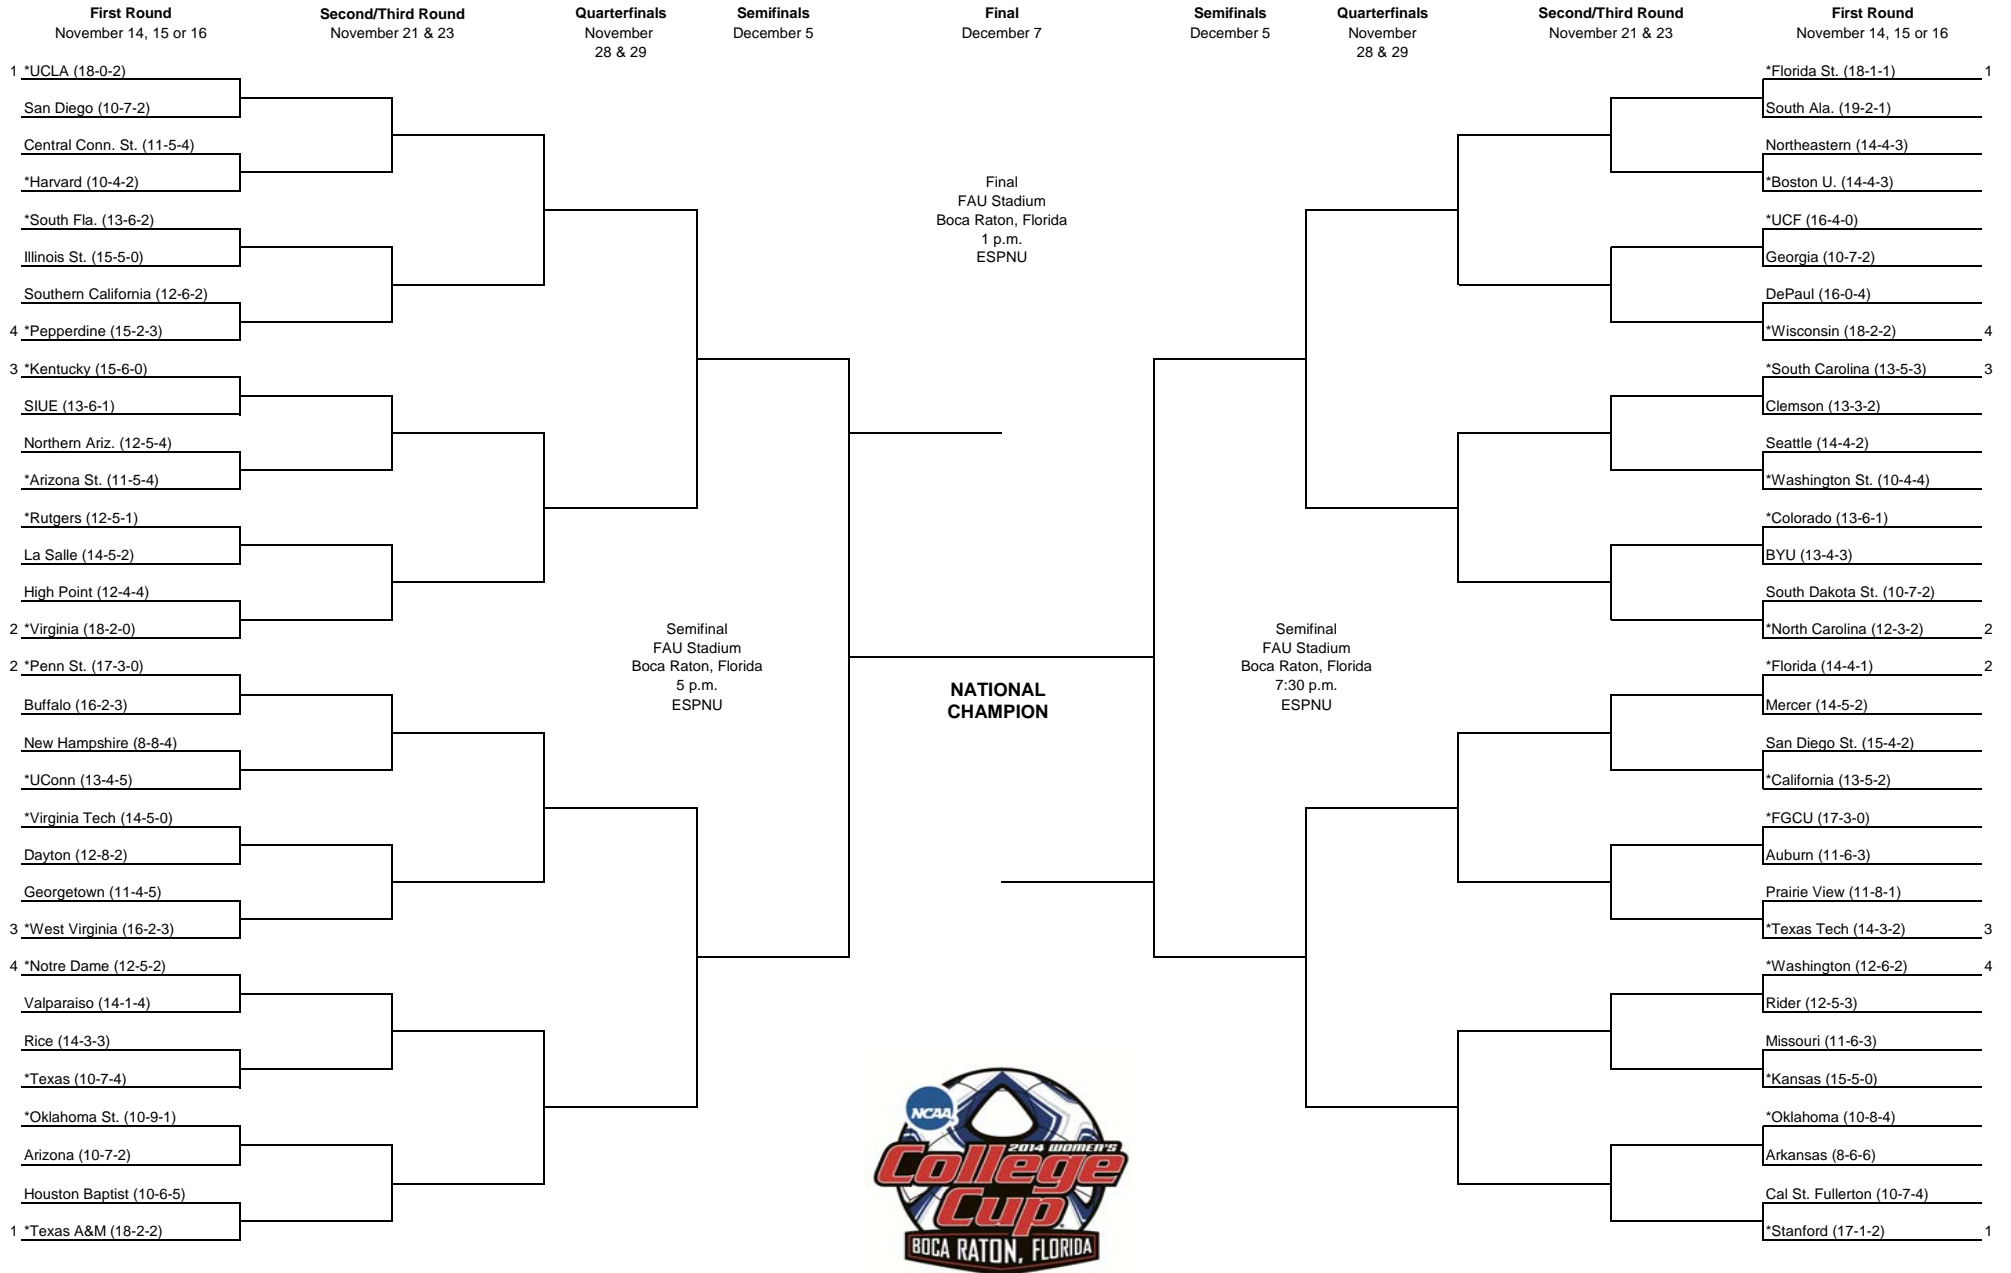

2014 NCAA Division I Women's SOCCER CHAMPIONSHIP

*Host institution for preliminary round games.
All game times are Eastern standard time.
Order of semifinal games will be determined after quarterfinal round games are completed.
Second semifinal game will begin play 45 minutes after the conclusion of the first game.